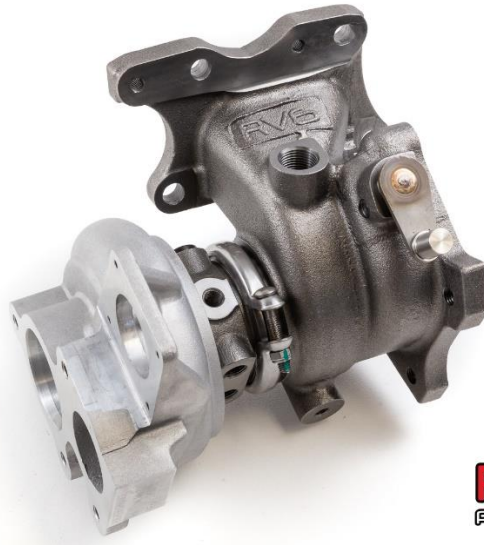

Package Contents

RV6 R365 RED Ball Bearing Turbocharger

Applications

2016-2021 Civic 1.5T

2017-2021 Civic Si

Package Contents

- 1 x R365 RED Turbocharger
- 1 x Inlet Gasket
- 1 x Outlet Gasket
- 1 x Oil Feed Adapter
- 1 x Preassembled Oil Feed Line with Banjo Adapter
- 1 x Upper Coolant Banjo Adapter
- 1 x Lower Coolant Banjo Adapter
- 2 x M12 Coolant Banjo Bolt
- 1 x M10 Oil Banjo Bolt
- 4 x M12 Copper Washer
- 2 x M10 Copper Washer
- 2 x M10 x 1.25 x 30mm Flange bolts
- 2 x M12 x 1.25 x 42mm Studs
- 2 x M10 x 1.25 Flange Nuts
- 2 x M8 x 1.24 Flange Nuts