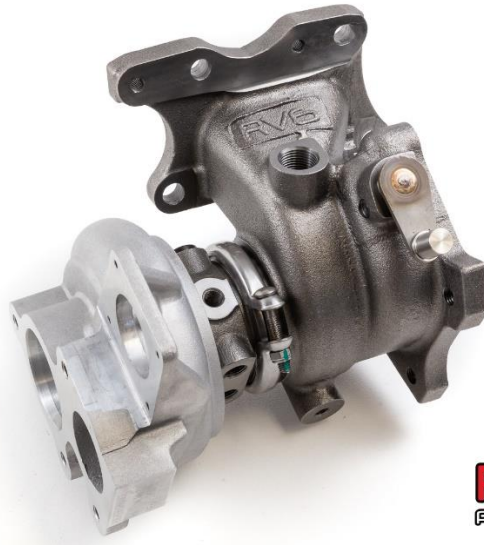

## RV6™ 1.5T R365 1.5T Turbocharger

### Applications

2016-2021 Civic 1.5T

2017-2021 Civic Si

### Package Contents

- 1 x R365 Turbocharger
- 1 x Inlet Gasket
- 1 x Outlet Gasket
- 1 x Oil Feed Adapter
- 1 x Preassembled Oil Feed Line with Banjo Adapter
- 1 x Upper Coolant Banjo Adapter
- 1 x Lower Coolant Banjo Adapter
- 2 x M12 Coolant Banjo Bolt
- 1 x M10 Oil Banjo Bolt
- 4 x M12 Copper Washer
- 2 x M10 Copper Washer
- 2 x M10 x 1.25 x 30mm Flange bolts
- 2 x M12 x 1.25 x 42mm Studs
- 2 x M10 x 1.25 Flange Nuts
- 2 x M8 x 1.24 Flange Nuts